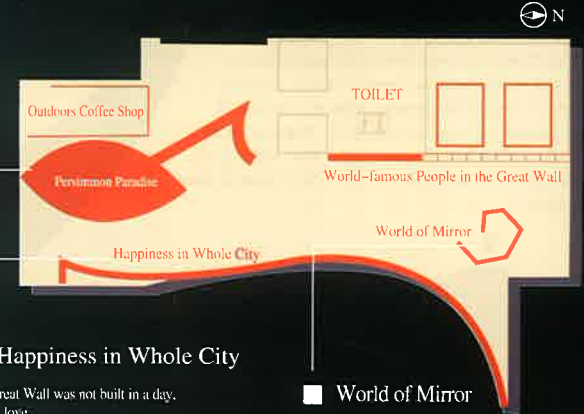

A

Video Area of Great Wall Impression

Great Wall Impression

Like taking a ride in time machine, you can watch the videos of the Great Wall played on the circular screen by hot-air balloon.

Fortune Lock

Traditional Chinese style manifests the classical characters. 3 themes are available: lock wealth, lock health, lock love.

Supplication Fortune Sticks of Great Wall Impression

Classical design highlights the strong historical precipitation. Integrating the Great Wall with cartoon elements, the bookmark is interesting.

Multi-functional Creative Bookmarks

Let the bookmark from the Great Wall go through every page of the book of your life.

Great Wall Impression Entrance

B

Gift Area

Persimmon Paradise

Both "persimmon" in Persimmon Paradise and "everything" in the phrase of "everything goes well" read "shi" in China, which means fortune and happiness. Persimmon grows in north China, which can produce various special foods. Persimmon leaf tea in the exquisite pottery cups (6 colors are available) makes you experience another kind of persimmon flavor.

Happiness in Whole City

The Great Wall was not built in a day, so was love. In Chinese poems "In the sky as two love birds flying together; on the earth as two trees with branches interlocking forever", "interlocking branches" means undying love.